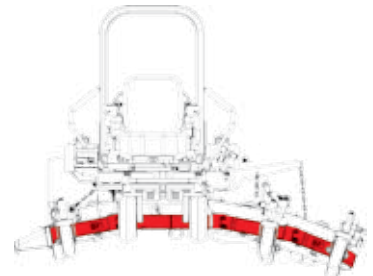

LASTEC®

Manufacturer of the
World's Only High-Definition
Articulating Mowers

TURF/COMMERCIAL MODEL 3682

One of Lastec's Most Accurate Articulating Rotary Mowers

The Model 3682 is Lastec's most accurate self-contained Articulator. The four 21" (533.4 mm) individual rotary decks that make up the 82" (208.28 cm) cutting width deliver the highest quality and most accurate cut in the industry. The side reach is an impressive 27" (685.8 mm), making it perfect for cutting extreme contours where you need the deck to reach where other mowers can't. The low center of gravity allows the 3682 to safely maneuver where conventional steering wheel mowers go at their peril.

The 3682 delivers more productivity, greater accuracy and a wider range of capabilities than mowers costing thousands more.

L A S T E C

Manufacturer of the
World's Only High-Definition
Articulating Mowers

TURF/COMMERCIAL MODEL 3682

Quality Rotary Mowers for a World that isn't Flat

3682 SPECIFICATIONS*

- Engine: Four-cylinder 36 hp (24.61 kW) Kubota water-cooled, diesel
- Deck Configuration: Four 21" (533.4 mm), 4" (101.6 mm) deep articulating
- Transport Width: 78" (198.12 cm)
- Deck Height Range: 1" to 4 3/4" (25.4 mm x 120.65 mm)
- Overall Weight: 2,063 lbs (935.7 kg)
- Speed: Infinitely variable up to 9 mph (14.5 km/h)
- Warranty: Two years parts, one year labor