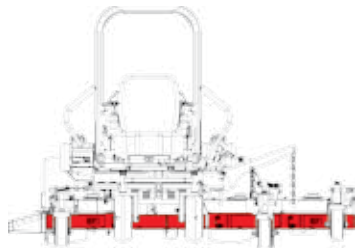

LASTEC®

Manufacturer of the
World's Only High-Definition
Articulating Mowers

TURF/COMMERCIAL MODEL 3682

One of Lastec's Most Accurate Articulating Rotary Mowers

The Model 3682 is Lastec's most accurate self-contained Articulator. The four 21" (533.4 mm) individual rotary decks that make up the 82" (208.28 cm) cutting width deliver the highest quality and most accurate cut in the industry. The side reach is an impressive 27" (685.8 mm), making it perfect for cutting extreme contours where you need the deck to reach where other mowers can't. The low center of gravity allows the 3682 to safely maneuver where conventional steering wheel mowers go at their peril.

TURF/COMMERCIAL MODEL 3682

Quality Rotary Mowers for a World that isn't Flat

3682 SPECIFICATIONS*

- Engine: Four-cylinder 36 hp (24.61 kW) Kubota water-cooled, diesel
- Deck Configuration: Four 21" (533.4 mm), 4" (101.6 mm) deep articulating
- Transport Width: 78" (198.12 cm)
- Deck Height Range: 1" to 4 3/4" (25.4 mm x 120.65 mm)
- Overall Weight: 2,063 lbs (935.7 kg)
- Speed: Infinitely variable up to 9 mph (14.5 km/h)
- Warranty: Two years parts, one year labor