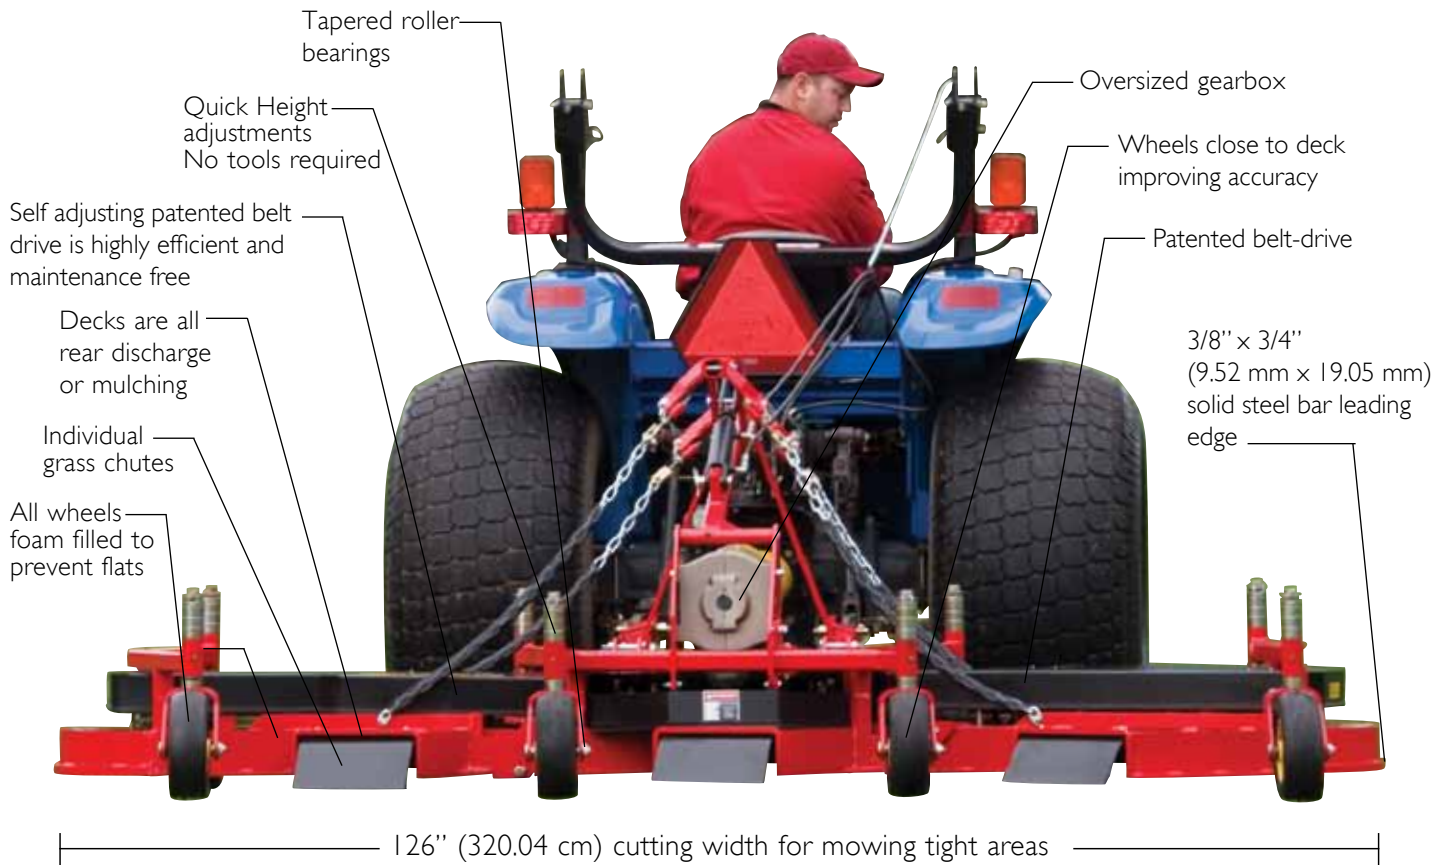

L A S T E C®

Manufacturer of the
World's Only High-Definition
Articulating Mowers

TURF/COMMERCIAL MODEL 621ER

Built with the Budget Minded Golf Courses in Mind

Mow with one of the most impressive mowing decks in the world. Imagine the perfection you will achieve with three 42" (106.68 cm) decks. This gives you the productivity of a 10' 6" (3.2 M) mower with the precision cut of three much smaller mowers. The Model 621ER utilizes a patented self-tensioning belt drive system that is efficient and maintenance free. The 621ER is a highly maneuverable mower in a compact package and can be lifted by the tractor for transport.

L A S T E C

Manufacturer of the
World's Only High-Definition
Articulating Mowers

TURF MODEL 621ER

Available as an Out-Front Mower
Light enough to be picked up

Quality Rotary Mowers for a World that isn't Flat

621ER SPECIFICATIONS*

| | |
|-----------------------|---|
| Tractor Requirements: | Minimum 35 hp (26.1 kW) PTO Standard Category I Three-point hitch |
| Cutting Width: | 126" (320.04 cm) |
| Deck Configuration: | Three 42" (106.68 cm), 4" (101.6 mm) deep articulating |
| Deck Height Range: | 1" to 5 3/4" (25.4 mm x 146.05 mm) |
| Overall Weight: | 1,232 lbs (558.8 kg) |
| Warranty: | Two year parts, one year labor |