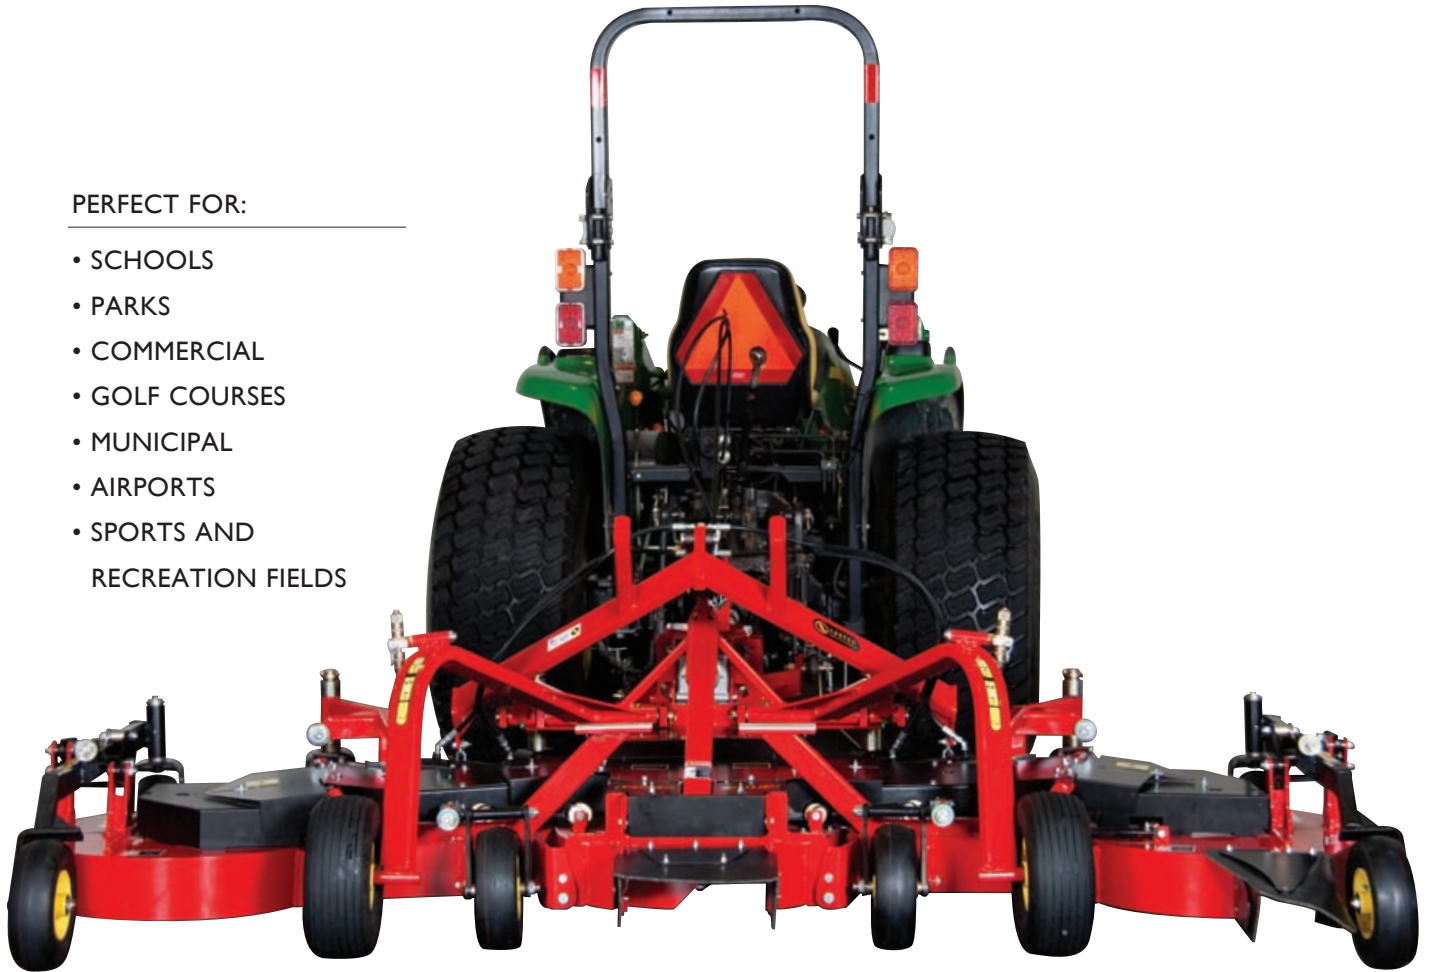

LASTEC®

Manufacturer of the
World's Only High-Definition
Articulating Mowers

TURF/COMMERCIAL MODEL 120ER

Ten Foot Wide PTO-Driven Articulating Rotary Mower

PERFECT FOR:

- SCHOOLS
- PARKS
- COMMERCIAL
- GOLF COURSES
- MUNICIPAL
- AIRPORTS
- SPORTS AND
RECREATION FIELDS

Tough Enough to Knock Down Any Turf With the Accuracy Demanded by the World's Finest Golf Courses

Lastec's Model 120ER is the first PTO-driven Articulator to be designed specifically for heavy mowing applications while still offering the cut quality that has made Lastec famous. The 120ER utilizes deep-pan designs and components that make it capable of standing up to the rigors of the toughest mowing challenges. It features larger diameter 11" flat-proof gauge wheels that can handle the roughest terrain. The outer decks can be hydraulically folded to a 96" width and raised for high speed transport from the seat of the tractor. The ten foot cutting width is made up of five 25" articulating rotary decks that follow the contours of the terrain to deliver the cutting accuracy of a small push mower. The decks feature a rear discharge system that fans the grass across the cutting path for a beautiful finished cut. The Model 120ER features patented deck drives that are lighter weight and more efficient than other alternatives to allow the mower to be powered by a lower horsepower tractor that can save you half the fuel required to cut with other options. Deck heights can easily be changed in the field and can cut from 1 1/2" to 4 3/4" tall.

L A S T E C

Manufacturer of the
World's Only High-Definition
Articulating Mowers

TURF/COMMERCIAL MODEL I20ER

**Ten Foot Wide PTO-Driven
Articulating Rotary Mower**

Quality Rotary Mowers for a World that isn't Flat