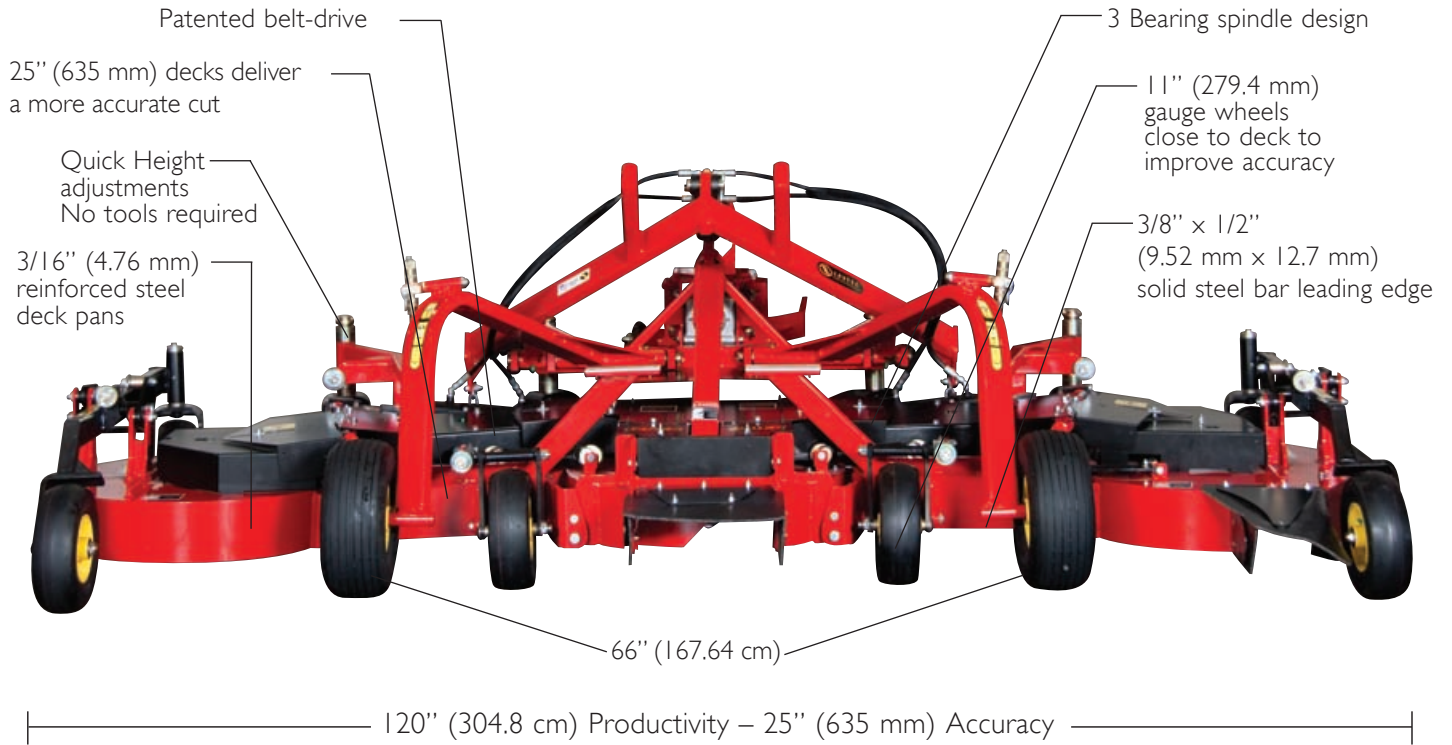

L A S T E C

Manufacturer of the
World's Only High-Definition
Articulating Mowers

TURF/COMMERCIAL MODEL I20ER

**Ten Foot Wide PTO-Driven
Articulating Rotary Mower**

Quality Rotary Mowers for a World that isn't Flat