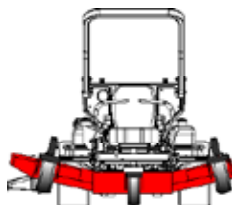

Available with engines
ranging from 28 hp
Gas to 33 hp Diesel

Fold down ROPS standard

1" to 4 1/2"
(25.4 mm x 114.3 mm)
cut height adjust from
operator seat

Comfortable suspension
seat with arm rests

Two 6 gallon
(22.7 lt) fuel tanks

3/16" (4.76 mm) steel deck
construction with 3/8" x 1/2"
(4.76 mm x 12.7 mm) solid
steel bar leading edges

Patented efficient deck
belt drive system

Three articulating
25" (635 mm) decks

Side discharge and
mulching capabilities

Model 2973 Shown

Quality Rotary Mowers for a World that isn't Flat

73" SERIES SPECIFICATIONS*

Engine Options: 28 hp (20.88 kW) Kohler fuel-injected, air cooled
 29 hp (21.63 kW) Kawasaki, water-cooled, fuel injected
 33 hp (24.61 kW) Kubota diesel turbo charged
 35 hp (26.09 kW) Briggs & Stratton

Cutting Width: 73" (185.42 cm)

Deck Height Range: 1 1/2" to 4 1/2" (38.09 mm x 114.3 mm)

Deck Configuration: Three 25" (635 mm), 4 1/2" (114.3 mm) deep
articulating

Overall Weight: 1,380 lbs (626 kg)

Speed: Infinitely variable up to 9 mph (14.5 km/h)-Diesel
Infinitely variable up to 8 mph (12.87 km/h)-Gas