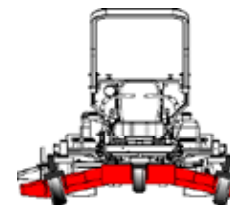

LASTEC®

Manufacturer of the
World's Only High-Definition
Articulating Mowers

TURF/COMMERCIAL MODEL 73"

Eliminate Compromise between Width and Accuracy

Lastec's 73" (185.42 cm) wide articulating rotary mowers offer the perfect balance between productivity and accuracy. It's a fact that small push mowers deliver the most accurate cut quality. It's also a fact that 73" (185.42 cm) decks are three to four times as productive as small push mowers. Our 73" (185.42 cm) series of mowers give you both...the accuracy of 25" (635 mm) push mowers AND the productivity of a 73" (185.42 cm) wide deck. You no longer have to settle for less production just to maintain the cut quality that you expect and your customers demand.

3/16" (4.76 mm) steel deck
construction with 3/8" x 1/2"
(4.76 mm x 12.7 mm) solid
steel bar leading edges

Patented efficient deck
belt drive system

Three articulating
25" (635 mm) decks

Side discharge and
mulching capabilities

Model 2973 Shown

Quality Rotary Mowers for a World that isn't Flat

73" SERIES SPECIFICATIONS*

Engine Options: 28 hp (20.88 kW) Kohler fuel-injected, air cooled
 29 hp (21.63 kW) Kawasaki, water-cooled, fuel injected
 33 hp (24.61 kW) Kubota diesel turbo charged
 35 hp (26.09 kW) Briggs & Stratton

Cutting Width: 73" (185.42 cm)

Deck Height Range: 1 1/2" to 4 1/2" (38.09 mm x 114.3 mm)

Deck Configuration: Three 25" (635 mm), 4 1/2" (114.3 mm) deep
articulating

Overall Weight: 1,380 lbs (626 kg)

Speed: Infinitely variable up to 9 mph (14.5 km/h)-Diesel
Infinitely variable up to 8 mph (12.87 km/h)-Gas