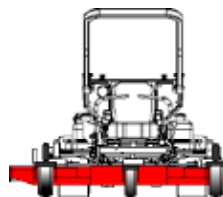

Available with engines
ranging from 28 hp
Gas to 33 hp Diesel

Fold down ROPS standard

1" to 4 1/2"
(25.4 mm x 114.3 mm)
cut height adjust from
operator seat

Comfortable suspension
seat with arm rests

Two 6 gallon
(22.7 lt) fuel tanks

3/16" (4.76 mm) steel deck
construction with 3/8" x 1/2"
(4.76 mm x 12.7 mm) solid
steel bar leading edges

Patented efficient deck
belt drive system

Three articulating
25" (635 mm) decks

Side discharge and
mulching capabilities

Model 2973 Shown

Quality Rotary Mowers for a World that isn't Flat

73" SERIES SPECIFICATIONS*

Engine Options: 28 hp (20.88 kW) Kohler fuel-injected, air cooled
 29 hp (21.63 kW) Kawasaki, water-cooled, fuel injected
 33 hp (24.61 kW) Kubota diesel turbo charged
 35 hp (26.09 kW) Briggs & Stratton

Cutting Width: 73" (185.42 cm)

Deck Height Range: 1 1/2" to 4 1/2" (38.09 mm x 114.3 mm)

Deck Configuration: Three 25" (635 mm), 4 1/2" (114.3 mm) deep
articulating

Overall Weight: 1,380 lbs (626 kg)

Speed: Infinitely variable up to 9 mph (14.5 km/h)-Diesel
Infinitely variable up to 8 mph (12.87 km/h)-Gas