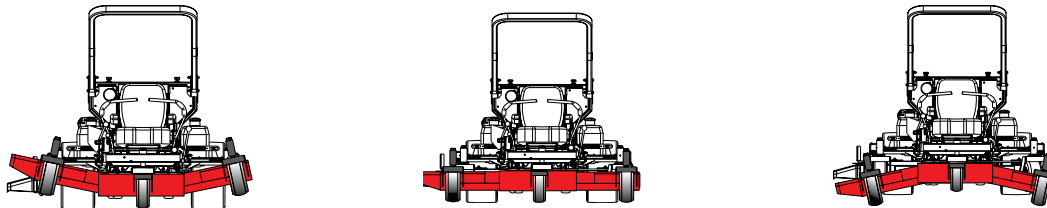

L A S T E C®

Manufacturer of the
World's Only High-Definition
Articulating Mowers

TURF/COMMERCIAL MODEL 80 SERIES

One of the World's Most Accurate 80" Rotary Mowers.

The 80 Series Articulators are built to meet the rotary demands that range from golf course use to heavy commercial applications. This series is available with a 33 hp Kubota turbo diesel and 36 hp Yanmar diesel. The 80 Series offers a wide cut utilizing four 21" (533.4 mm) articulating rotary decks and features a 20" (508 mm) side reach to reduce hand mowing and trimming near ponds or banks.

L A S T E C

Manufacturer of the
World's Only High-Definition
Articulating Mowers

TURF/COMMERCIAL MODEL 80 SERIES

Quality Rotary Mowers for a World that isn't Flat

80" SPECIFICATIONS*

Folds up to 70" (177.8 cm) to transport

- Engine Options: 33 hp (24.61 kW) Kubota turbo diesel
36 hp (26.85 kW) Yanmar diesel
- Cutting Width: 80" (203.2 cm)
- Transport Width: 70" (177.8 cm)
- Deck Configuration: Four 21" (533.4 mm), 5 1/2" (139.7 mm) deep articulating
- Deck Height Range: 1" to 4 1/2" (25.4 mm x 114.3 mm)
- Overall Weight: 1,915 lbs (868.6 kg)
- Speed: Infinitely variable up to 9 mph (14.5 km/h)
- Warranty: Two years parts, one year labor