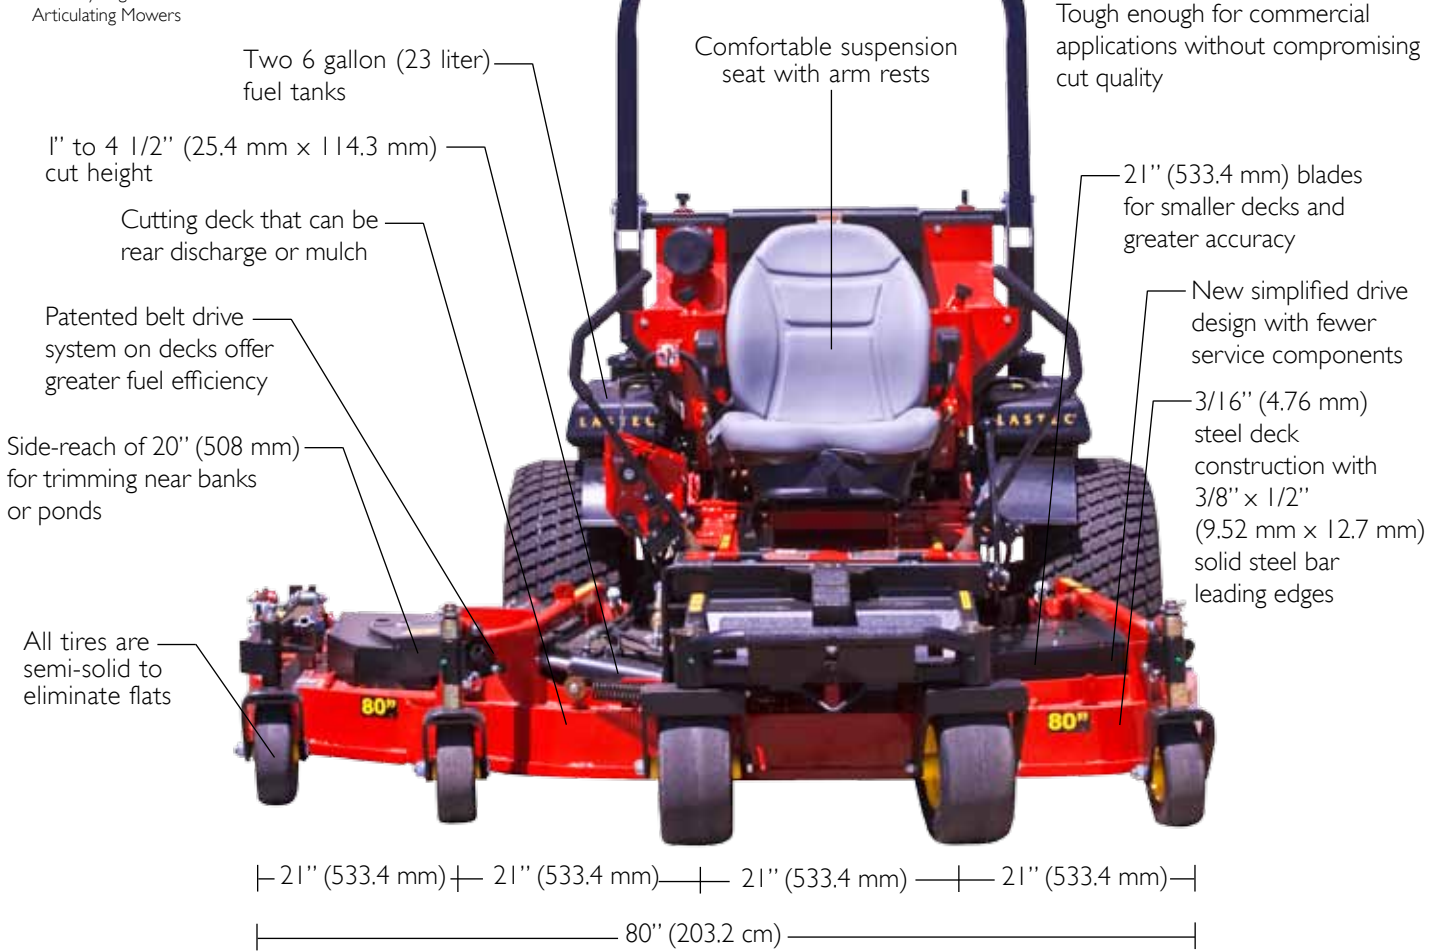

L A S T E C®

Manufacturer of the
World's Only High-Definition
Articulating Mowers

TURF/COMMERCIAL MODEL 80 SERIES

One of the World's Most Accurate 80" Rotary Mowers.

The 80 Series Articulators are built to meet the rotary demands that range from golf course use to heavy commercial applications. This series is available with a 33 hp Kubota turbo diesel and 36 hp Yanmar diesel. The 80 Series offers a wide cut utilizing four 21" (533.4 mm) articulating rotary decks and features a 20" (508 mm) side reach to reduce hand mowing and trimming near ponds or banks.

L A S T E C

Manufacturer of the
World's Only High-Definition
Articulating Mowers

TURF/COMMERCIAL MODEL 80 SERIES

Quality Rotary Mowers for a World that isn't Flat

80" SPECIFICATIONS*

Folds up to 70" (177.8 cm) to transport

- Engine Options: 33 hp (24.61 kW) Kubota turbo diesel
36 hp (26.85 kW) Yanmar diesel
- Cutting Width: 80" (203.2 cm)
- Transport Width: 70" (177.8 cm)
- Deck Configuration: Four 21" (533.4 mm), 5 1/2" (139.7 mm) deep articulating
- Deck Height Range: 1" to 4 1/2" (25.4 mm x 114.3 mm)
- Overall Weight: 1,915 lbs (868.6 kg)
- Speed: Infinitely variable up to 9 mph (14.5 km/h)
- Warranty: Two years parts, one year labor